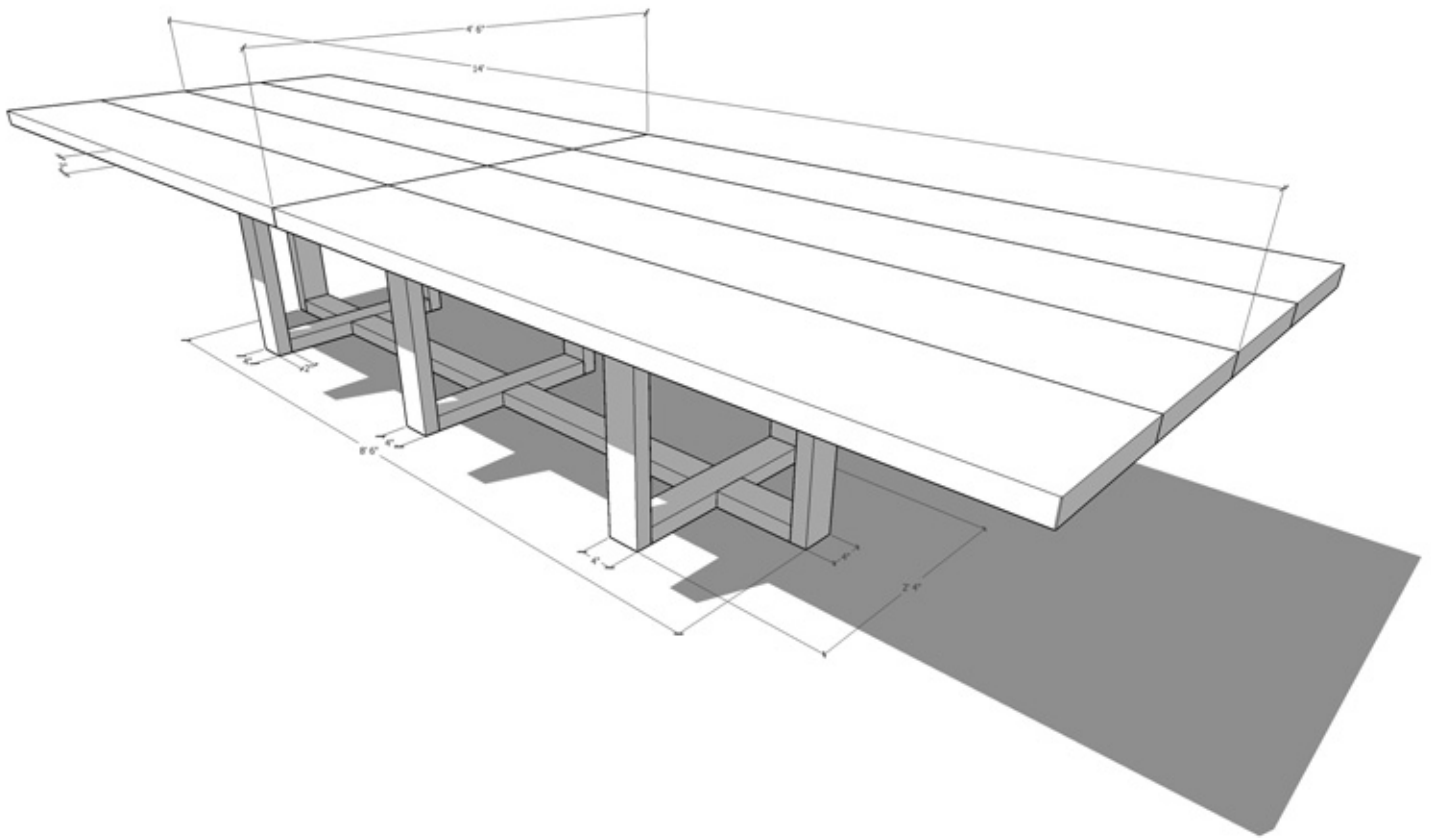

RST_{co.}

HANDCRAFTED MODERN WOOD FURNITURE

CONFERENCE TABLE 2

MATERIAL: North American Black Walnut
DIMENSIONS: 11" X 56" X 2" thick top
BASE: North American Black Walnut
FINISH: Clear top coat

RST_{co.}

HANDCRAFTED MODERN WOOD FURNITURE

CONFERENCE TABLE 2

MATERIAL: North American Black Walnut
DIMENSIONS: 11" X 56" X 2" thick top
BASE: North American Black Walnut
FINISH: Clear top coat